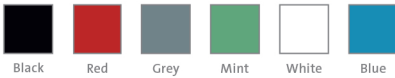

NOVA

Robust all-rounder with LED light.

Colors

retro

Technical specifications

Power with 1 battery***	1.700 Wattage (2,3 HP)*	
Power with 2 batteries	3.000 Wattage (4,1 HP)*	
Max. speed	45 km/h	
Battery 28 Ah (removable)	Lithium-ion / 10 kg / 380×265×75 mm	
Battery 37 Ah (removable)	Lithium-ion / 11 kg / 400×265×75 mm	
Single battery capacity	1×28 Ah	1×37 Ah
Max. range at 45 km/h (at 25 km/h)**	50 km	65 km
Dual battery capacity	2×28 Ah	2×37 Ah
Max. range at 45 km/h (at 25 km/h)**	100 km	130 km
Battery charging time	Depending on battery and charger (8 A or 15 A) between 2–4 hrs	
Moped kit possible (25 km/h)	On demand	
Dimensions (H x W x L) / Bench height	1080×775×1885 mm / 760 mm	
Weight without batteries and top case	79 kg	
Max. load	271 kg	
Max. gradability	14 %	
No. of riders	2 people	
Tire size front / back	3,5–10	
Front brakes	Hydraulic disc brake	
Rear brakes	Hydraulic disc brake	